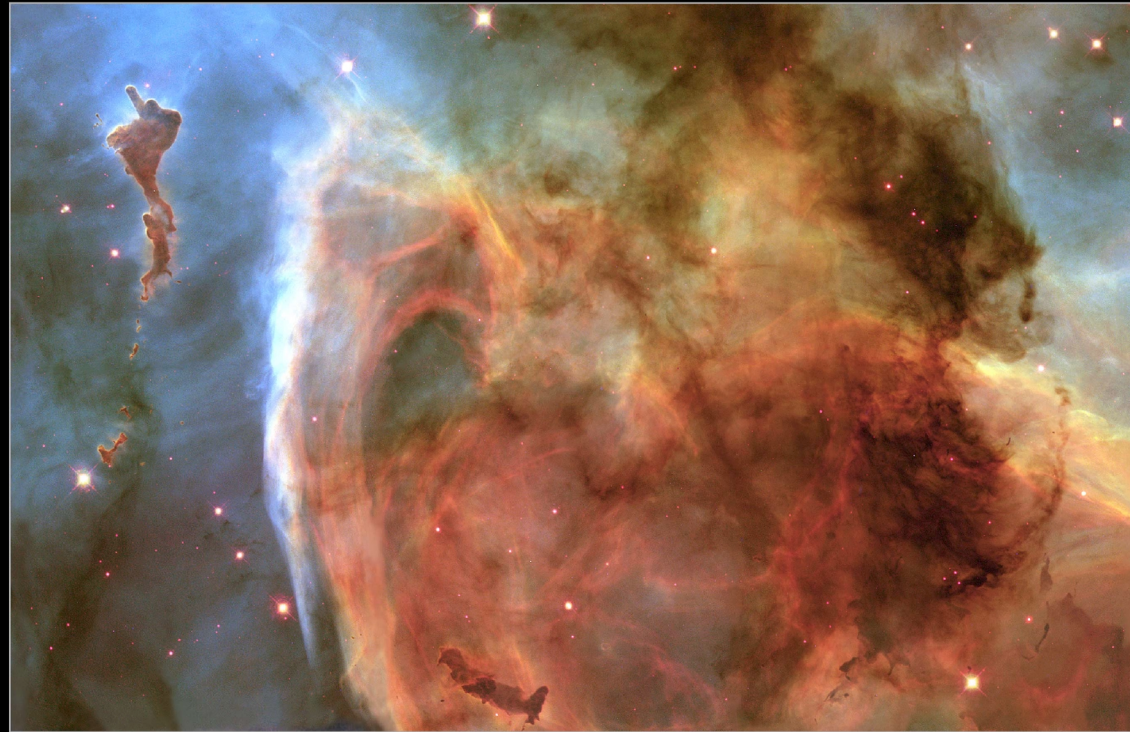

Keyhole Nebula

Hubble
Heritage

NASA and The Hubble Heritage Team (STScI) • Hubble Space Telescope WFPC2 • STScI-PRC00-06

One of the first images after the repair in 1999 demonstrating the ability to maintain a long-lived observatory in space.